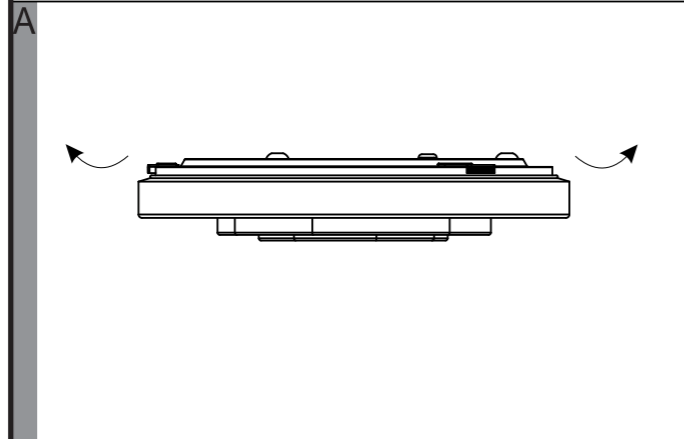

EGLO

www.eglo.com Art.-Nr.: 900605

J

| | |
|-------------------|-------------------|
| 6500-3000 | 5% 100% |
| 3000-6500 | 100% 5% |
| → MAX0% MAX0% | → 3000K • 5% |
| → CW NW | → off after 30min |