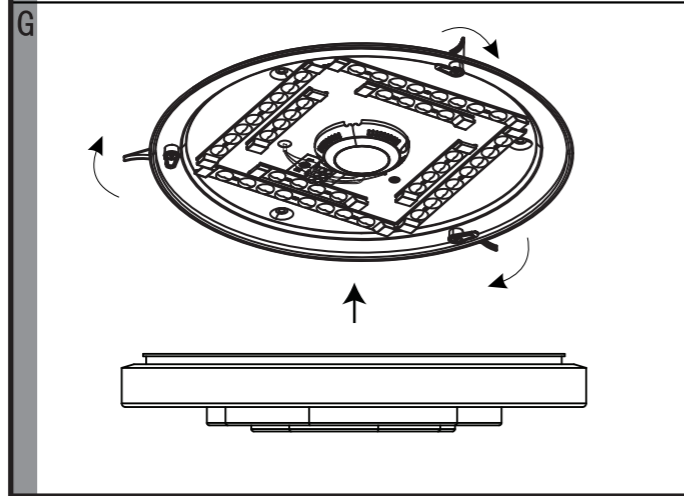

EGLO

www.eglo.com Art.-Nr.: 900605

J

| | |
|-------------------|-------------------|
| 6500-3000 | 5% 100% |
| 3000-6500 | 100% 5% |
| → MAX0% MAX0% | → 3000K • 5% |
| → CW NW | → off after 30min |