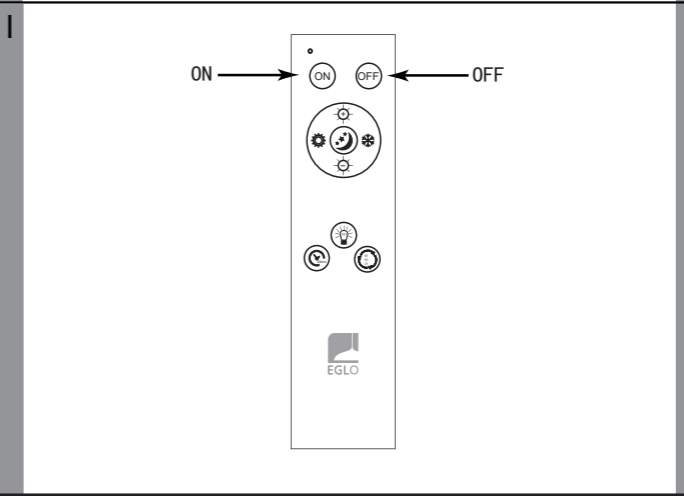

EGLO

www.eglo.com Art.-Nr.: 900605

J

| | |
|-------------------|-------------------|
| 6500-3000 | 5% 100% |
| 3000-6500 | 100% 5% |
| → MAX0% MAX0% | → 3000K • 5% |
| → CW NW | → off after 30min |