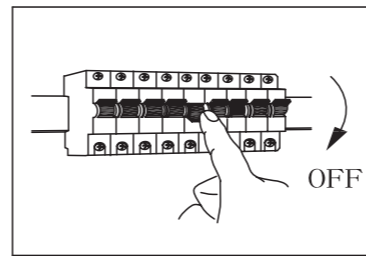

EGLO

www.eglo.com Art.-Nr.: 900605

J

| | |
|-------------------|-------------------|
| 6500-3000 | 5% 100% |
| 3000-6500 | 100% 5% |
| → MAX0% MAX0% | → 3000K • 5% |
| → CW NW | → off after 30min |