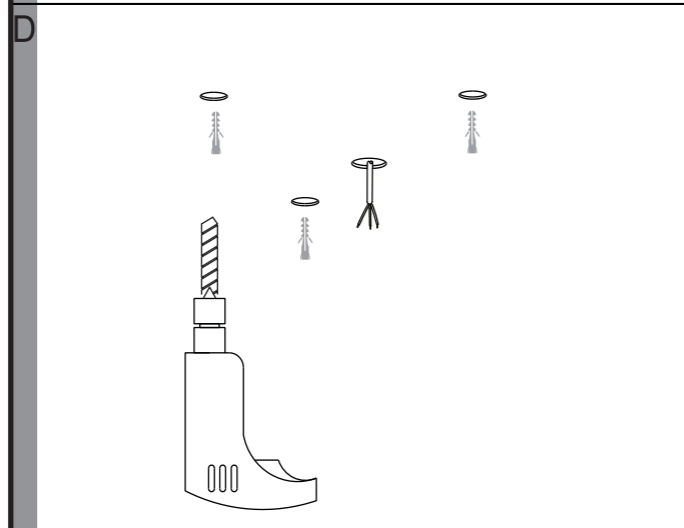

EGLO

www.eglo.com Art.-Nr.: 900605

J

| | |
|-------------------|-------------------|
| 6500-3000 | 5% 100% |
| 3000-6500 | 100% 5% |
| → MAX0% MAX0% | → 3000K • 5% |
| → CW NW | → off after 30min |