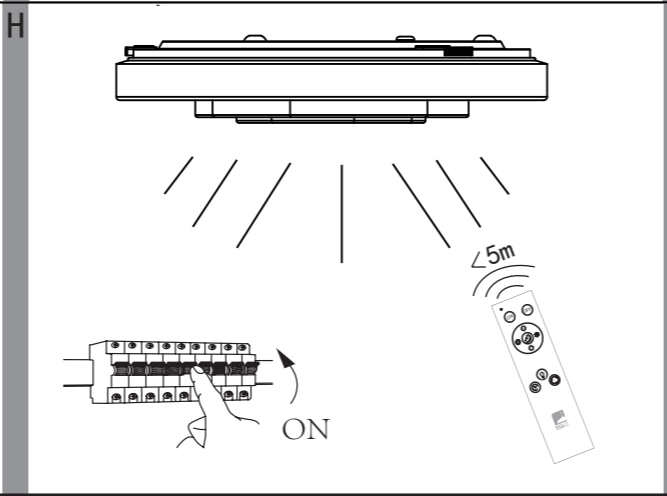

EGLO

www.eglo.com Art.-Nr.: 900605

J

| | |
|-------------------|-------------------|
| 6500-3000 | 5% 100% |
| 3000-6500 | 100% 5% |
| → MAX0% MAX0% | → 3000K • 5% |
| → CW NW | → off after 30min |