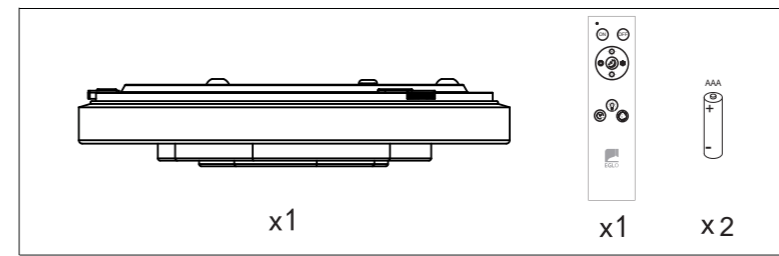

EGLO

www.eglo.com Art.-Nr.: 900605

J

| | |
|-------------------|-------------------|
| 6500-3000 | 5% 100% |
| 3000-6500 | 100% 5% |
| → MAX0% MAX0% | → 3000K • 5% |
| → CW NW | → off after 30min |