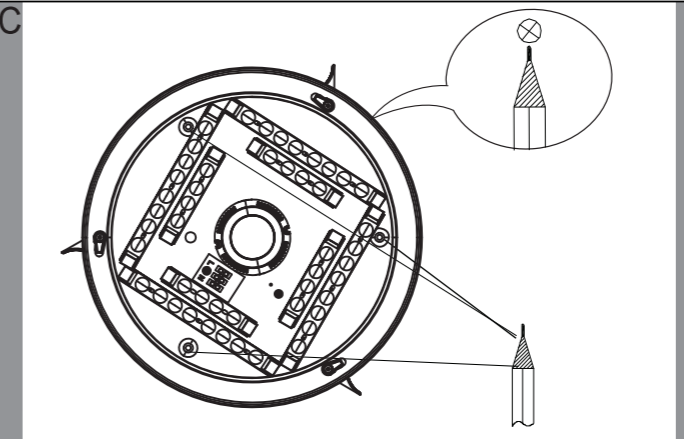

EGLO

www.eglo.com Art.-Nr.: 900605

J

| | |
|-------------------|-------------------|
| 6500-3000 | 5% 100% |
| 3000-6500 | 100% 5% |
| → MAX0% MAX0% | → 3000K • 5% |
| → CW NW | → off after 30min |