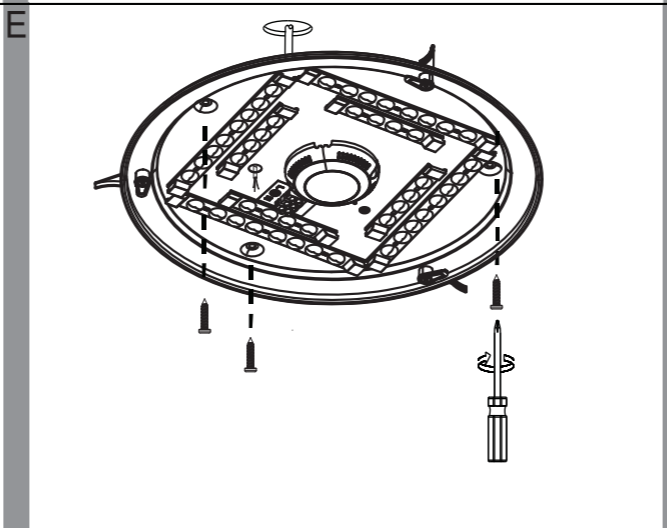

EGLO

www.eglo.com Art.-Nr.: 900605

J

| | |
|-------------------|-------------------|
| 6500-3000 | 5% 100% |
| 3000-6500 | 100% 5% |
| → MAX0% MAX0% | → 3000K • 5% |
| → CW NW | → off after 30min |