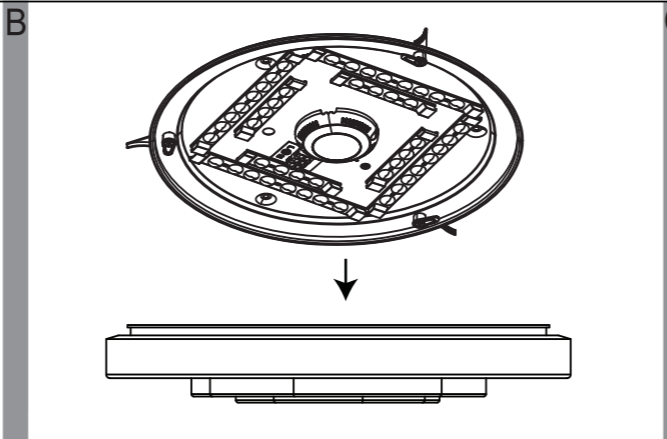

EGLO

www.eglo.com Art.-Nr.: 900605

J

| | |
|-------------------|-------------------|
| 6500-3000 | 5% 100% |
| 3000-6500 | 100% 5% |
| → MAX0% MAX0% | → 3000K • 5% |
| → CW NW | → off after 30min |