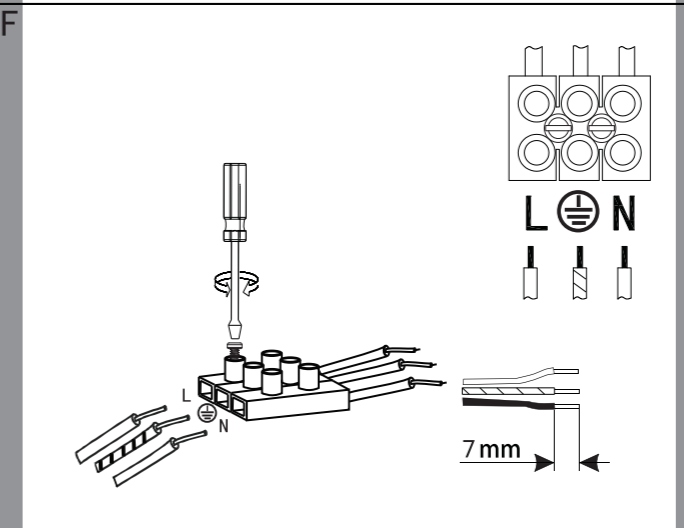

EGLO

www.eglo.com Art.-Nr.: 900605

J

| | |
|-------------------|-------------------|
| 6500-3000 | 5% 100% |
| 3000-6500 | 100% 5% |
| → MAX0% MAX0% | → 3000K • 5% |
| → CW NW | → off after 30min |